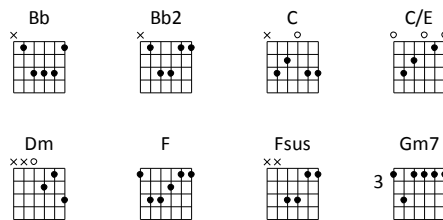

Chorus

C/E C
 And I will lift my voice
 Bb F
 To worship you my King
 C
 I will find my strength
 Bb
 In the sha - dow of ...
 Gm7 C (Verse)
 1. Your wings
 Gm7 C (Inst)
 2. Your wings
 Gm7 C (Chorus)
 3. Your wings
 Gm7 / / / | C / / / | / / / (Tag)
 4. Your wings

Instrumental

F / / / | Bb / / / | F / / /
 C/E / / / | Dm / / / | Bb / / /
 F / / / (Chorus)

Tag

F Bb2
 Your love oh Lord
 F C/E
 Reaches to the heavens
 Dm Bb2
 Your faithfulness
 F
 Stretches to the sky