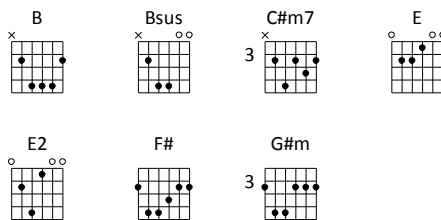

Chorus

E/G# E
And I will lift my voice
D A
To worship you my King
E
I will find my strength
D
In the sha - dow of ...
Bm7 E (Verse)
1. Your wings
Bm7 E (Inst)
2. Your wings
Bm7 E (Chorus)
3. Your wings
Bm7 / / / | E / / / | / / / (Tag)
4. Your wings

Verse

B E
Your love oh Lord
Reaches to the heavens
G#m E
Your faithfulness
B F#/A#
Stretches to the sky
G#m E
Your righteous - ness
B F#/A#
Is like the mighty mountains yeah
G#m E B
Your justice flows like the oceans tide

Chorus

F#/A# F#
And I will lift my voice
E B
To worship you my King
F#
I will find my strength
E
In the sha - dow of ...
C#m7 F# (Verse)
1. Your wings
C#m7 F# (Inst)
2. Your wings
C#m7 F# (Chorus)
3. Your wings
C#m7 / / / | F# / / / | / / / (Tag)
4. Your wings

Instrumental

B / / / | E / / / | B / / /
F#/A# / / / | G#m / / / | E / / /
B / / / (Chorus)

Tag

B E2
Your love oh Lord
B F#/A#
Reaches to the heavens
G#m E2
Your faithfulness
B
Stretches to the sky

Your Love Oh Lord