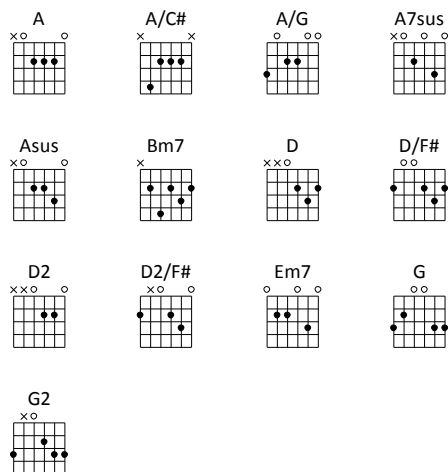

Bridge

Em7 **D2/F#** **Asus**

Worthy is the Lamb

Em7 **D2/F#** **Asus** **A** (Chorus)

Worthy is the Lamb

Tag

Em7 **D2/F#** **G2**

Worthy is the Lamb

Em7 **D2/F#** **Asus**

Worthy is the Lamb

Em7 **D2/F#** **G2**

Worthy is the Lamb

Em7 **D2/F#** **Asus** **D**

Worthy is the Lamb

Worthy Is The Lamb

www.praisecharts.com/2070 :: Version 1.0