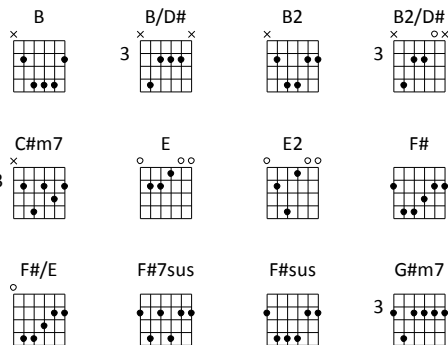

Worthy Is The Lamb

www.praisecharts.com/2070 :: Version 1.0
First Baptist Church :: (Do Not Copy)

Tempo = 77 :: Key = B

Intro

G#m7 / / / | **B** / / / / | **G#m7** / / / | **B** /

Verse

E2

Thank You for the cross Lord

B2/D# **E2** **F#sus** **B2**

Thank You for the price You paid

G#m7

Bearing all my sin and shame

F# **E** **B2/D#** **F#sus** **F#**

In love You came and gave a - mazing grace

B **B2/D#** **E2**

Thank You for this love Lord

B2/D# **E2** **F#sus** **B2**

Thank You for the nail pierced hands

G#m7

Washed me in Your cleansing flow

F# **E** **C#m7** **B2/D#** **F#sus** **F#**

Now all I know Your for - giveness and em - brace

Chorus

B **F#/A#** **C#m7** **B/D#** **E2**

Worthy is the Lamb seated on the throne

F# **F#/E** **B2/D#** **E**

Crown You now with many crowns

C#m7 **B** **F#** **F#/A#**

You reign vic - tori - ous

B **F#/A#** **C#m7** **B/D#** **E2**

High and lifted up Jesus Son of God

F# **F#/E** **B2/D#** **E** **F#7sus**

The darling of heaven cruci - fied

C#m7 **B/D#** **E2**

Worthy is the Lamb

C#m7 **B2/D#** **F#sus**

Worthy is the Lamb

1. (Verse)

2. (Bridge)

3. (Tag)

Bridge

C#m7 **B2/D#** **F#sus**

Worthy is the Lamb

C#m7 **B2/D#** **F#sus** **F# (Chorus)**

Worthy is the Lamb

Tag

C#m7 **B2/D#** **E2**

Worthy is the Lamb

C#m7 **B2/D#** **F#sus**

Worthy is the Lamb

C#m7 **B2/D#** **E2**

Worthy is the Lamb

C#m7 **B2/D#** **F#sus** **B**

Worthy is the Lamb