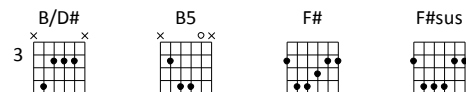

The Wonderful Cross

www.praisecharts.com/1466

Tempo = 90 :: Key = B

First Baptist Church :: (Do Not Copy)

Intro

B5 / / / :|| (8x)

Verse 1

B5

When I survey the wondrous cross
On which the Prince of Glory died
My richest gain I count but loss
And pour contempt on all my pride

Verse 2

B5

See from His head, His hands, His feet
Sorrow and love flow mingled down
Did ever such love and sorrow meet
Or thorns compose so rich a crown

Chorus 1

B5/E **B/D#**

O the wonderful cross

B5/E **B/D#**

O the wonderful cross

B5/E

Bids me come and die

B/D# **F#** **F#sus**

And find that I may truly live

B5/E **B/D#**

O the wonderful cross

B5/E **B/D#**

O the wonderful cross

B5/E

All who gather here

B/D# **F#** **F#sus** **F#**

By grace draw near and bless Your name

1. (Verse 3)
2. (Chorus 2)
3. (repeat)
4. (End)

Verse 3

B5

Were the whole realm of nature mine
That were an offering far too small
Love so amazing so divine
Demands my soul my life my all

Chorus 2

B5/E **B/D#**

O the wonderful cross

B5/E **B/D#**

O the wonderful cross

B5/E

Bids me come and die

B/D# **F#** **F#sus**

And find that I may truly live

Instrumental 1

B5 / / / :|| (repeat 8x then Tag)

Tag

B5

Love so amazing so divine

B5 (Inst. 2)

Demands my soul my life my all

Instrumental 2

B5/E / / / | **B/D#** / / / :||

F# / **F#sus** / | **F#** / (Chorus 1)