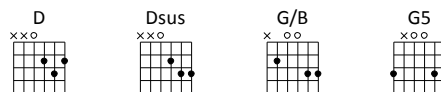

The Wonderful Cross

www.praisecharts.com/1466

Tempo = 90 :: Key = G

First Baptist Church :: (Do Not Copy)

Intro

G5 / / / :|| (8x)

Verse 1

G5

When I survey the wondrous cross
On which the Prince of Glory died
My richest gain I count but loss
And pour contempt on all my pride

Verse 2

G5

See from His head, His hands, His feet
Sorrow and love flow mingled down
Did ever such love and sorrow meet
Or thorns compose so rich a crown

Chorus 1

G5/C G/B

O the wonderful cross

G5/C G/B

O the wonderful cross

G5/C

Bids me come and die

G/B D Dsus

And find that I may truly live

G5/C G/B

O the wonderful cross

G5/C G/B

O the wonderful cross

G5/C

All who gather here

G/B D Dsus D

By grace draw near and bless Your name

1. (Verse 3)
2. (Chorus 2)
3. (repeat)
4. (End)

Verse 3

G5

Were the whole realm of nature mine
That were an offering far too small
Love so amazing so divine
Demands my soul my life my all

Chorus 2

G5/C G/B

O the wonderful cross

G5/C G/B

O the wonderful cross

G5/C

Bids me come and die

G/B D Dsus

And find that I may truly live

Instrumental 1

G5 / / / :|| (repeat 8x then Tag)

Tag

G5

Love so amazing so divine

G5 (Inst. 2)

Demands my soul my life my all

Instrumental 2

G5/C / / / | G/B / / / :||

D / Dsus / | D / (Chorus 1)