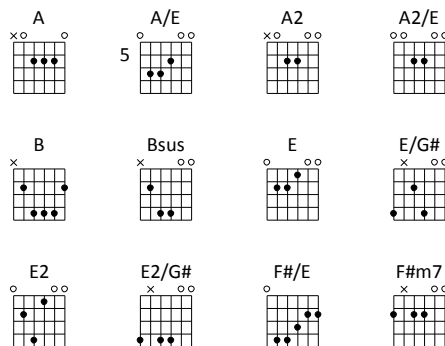

Rise Again

www.praisecharts.com/3928 :: Version 1.0
First Baptist Church :: (Do Not Copy)

Tempo = 66 :: Key = E

Intro

E / Bm/E / | A / / / | F#m7 / Bsus B
E / / / | / / /

Verse 1

E2 F#/E
Go a - head drive the nails in My hands
A/E E2
Laugh at Me, where you stand
E2 F#/E
Go a - head and say it isn't Me
A/E E2 Bsus
The day will come when you will see

Chorus 2

E2 A2 / E2/G# /
'Cause I'll rise a - gain
F#m7 Bsus E2 Bsus
Ain't no pow'r on earth can tie Me down
E2 A / E2/G#
Yes I'll rise a - gain
F#m7 B Bsus E Bsus
Death can't keep Me in the ground
E Bsus (Verse 2)
1. the ground
E2 (Inst)
2. the ground

Instrumental

(E2) / E / | F#m7 / B Bsus
E2 / Ama7/E (Verse 3)

Verse 2

E2 F#/E
Go a - head and mock My name
A/E E2
My love for you is still the same
E2 F#/E
Go a - head and bury Me
A/E E2 Bsus
But very soon I will be free

Verse 3

E2 F#/E
Go a - head and say I'm dead and gone
A2/E E
But you will see that you were wrong
E2 F#/E
Go a - head try to hide the Son
A/E E
But all will see that I'm the One

Chorus 2

E2 A
'Cause I'll come a - gain
F#m7 B Bsus E2 Bsus
Ain't no pow'r on earth can keep Me back
E A / E/G# /
Yes I'll come a - gain
F#m7 B
Come to take My ...
Bsus E2 (repeat)
1. people back
Bsus E / E2 (Tag)
2. people back

Tag

E A / E/G# /
Yes I'll come a - gain
F#m7 B Bsus E2
Come to take my people back