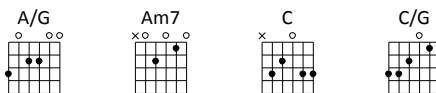

Rise Again

www.praisecharts.com/3928 :: Version 1.0
First Baptist Church :: (Do Not Copy)

Tempo = 66 :: Key = G

Intro

G / Dm/G / | C / / / | Am7 / Dsus D
G / / / | / / /

Verse 1

G2 A/G
Go a - head drive the nails in My hands
C/G G2
Laugh at Me, where you stand
G2 A/G
Go a - head and say it isn't Me
C/G G2 Dsus
The day will come when you will see

Chorus 2

G2 C2 / G2/B /
'Cause I'll rise a - gain
Am7 Dsus G2 Dsus
Ain't no pow'r on earth can tie Me down
G2 C / G2/B
Yes I'll rise a - gain
Am7 D Dsus G Dsus
Death can't keep Me in the ground
G Dsus (Verse 2)
1. the ground
G2 (Inst)
2. the ground

Instrumental

(G2) / G / | Am7 / D Dsus
G2 / Cma7/G (Verse 3)

Verse 2

G2 A/G
Go a - head and mock My name
C/G G2
My love for you is still the same
G2 A/G
Go a - head and bury Me
C/G G2 Dsus
But very soon I will be free

Verse 3

G2 A/G
Go a - head and say I'm dead and gone
C2/G G
But you will see that you were wrong
G2 A/G
Go a - head try to hide the Son
C/G G
But all will see that I'm the One

Chorus 2

G2 C
'Cause I'll come a - gain
Am7 D Dsus G2 Dsus
Ain't no pow'r on earth can keep Me back
G C / G/B /
Yes I'll come a - gain
Am7 D
Come to take My ...
Dsus G2 (repeat)
1. people back
Dsus G / G2 (Tag)
2. people back

Tag

G C / G/B /
Yes I'll come a - gain
Am7 D Dsus G2
Come to take my people back