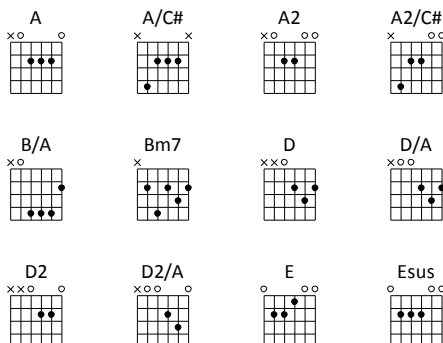

Rise Again

www.praisecharts.com/3928 :: Version 1.0
First Baptist Church :: (Do Not Copy)

Tempo = 66 :: Key = A

Intro

A / Em/A / | D / / / | Bm7 / Esus E
A / / / | / / /

Verse 1

A2 B/A
Go a - head drive the nails in My hands
D/A A2
Laugh at Me, where you stand
A2 B/A
Go a - head and say it isn't Me
D/A A2 Esus
The day will come when you will see

Chorus 2

A2 D2 / A2/C# /
'Cause I'll rise a - gain
Bm7 Esus A2 Esus
Ain't no pow'r on earth can tie Me down
A2 D / A2/C#
Yes I'll rise a - gain
Bm7 E Esus A Esus
Death can't keep Me in the ground
A Esus (Verse 2)
1. the ground
A2 (Inst)
2. the ground

Instrumental

(A2) / A / | Bm7 / E Esus
A2 / Dma7/A (Verse 3)

Verse 2

A2 B/A
Go a - head and mock My name
D/A A2
My love for you is still the same
A2 B/A
Go a - head and bury Me
D/A A2 Esus
But very soon I will be free

Verse 3

A2 B/A
Go a - head and say I'm dead and gone
D2/A A
But you will see that you were wrong
A2 B/A
Go a - head try to hide the Son
D/A A
But all will see that I'm the One

Chorus 2

A2 D
'Cause I'll come a - gain
Bm7 E Esus A2 Esus
Ain't no pow'r on earth can keep Me back
A D / A/C# /
Yes I'll come a - ga- in
Bm7 E
Come to take My ...
Esus A2 (repeat)
1. people back
Esus A / A2 (Tag)
2. people back

Tag

A D / A/C# /
Yes I'll come a - ga- in
Bm7 E Esus A2
Come to take my people back