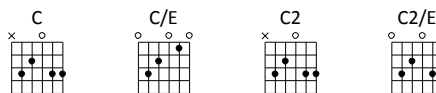

Rise Again

www.praisecharts.com/3928 :: Version 1.0
First Baptist Church :: (Do Not Copy)

Tempo = 66 :: Key = C

Intro

C / Gm/C / | F / / / | Dm7 / Gsus G
C / / / | / / /

Verse 1

C2 D/C
Go a - head drive the nails in My hands
F/C C2
Laugh at Me, where you stand
C2 D/C
Go a - head and say it isn't Me
F/C C2 Gsus
The day will come when you will see

Chorus 2

C2 F2 / C2/E /
'Cause I'll rise a - gain
Dm7 Gsus C2 Gsus
Ain't no pow'r on earth can tie Me down
C2 F / C2/E
Yes I'll rise a - gain
Dm7 G Gsus C Gsus
Death can't keep Me in the ground
C Gsus (Verse 2)
1. the ground
C2 (Inst)
2. the ground

Instrumental

(C2) / C / | Dm7 / G Gsus
C2 / Fma7/C (Verse 3)

Verse 2

C2 D/C
Go a - head and mock My name
F/C C2
My love for you is still the same
C2 D/C
Go a - head and bury Me
F/C C2 Gsus
But very soon I will be free

Verse 3

C2 D/C
Go a - head and say I'm dead and gone
F2/C C
But you will see that you were wrong
C2 D/C
Go a - head try to hide the Son
F/C C
But all will see that I'm the One

Chorus 2

C2 F
'Cause I'll come a - gain
Dm7 G Gsus C2 Gsus
Ain't no pow'r on earth can keep Me back
C F / C/E /
Yes I'll come a - gain
Dm7 G
Come to take My ...
Gsus C2 (repeat)
1. people back
Gsus C / C2 (Tag)
2. people back

Tag

C F / C/E /
Yes I'll come a - gain
Dm7 G Gsus C2
Come to take my people back