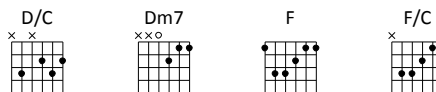

Rise Again

www.praisecharts.com/3928 :: Version 1.0
First Baptist Church :: (Do Not Copy)

Tempo = 66 :: Key = C

Intro

C / Gm/C / | F / / / | Dm7 / Gsus G
C / / / | / / /

Verse 1

C2 D/C
Go a - head drive the nails in My hands
F/C C2
Laugh at Me, where you stand
C2 D/C
Go a - head and say it isn't Me
F/C C2 Gsus
The day will come when you will see

Chorus 2

C2 F2 / C2/E /
'Cause I'll rise a - gain
Dm7 Gsus C2 Gsus
Ain't no pow'r on earth can tie Me down
C2 F / C2/E
Yes I'll rise a - gain
Dm7 G Gsus C Gsus
Death can't keep Me in the ground
C Gsus (Verse 2)
1. the ground
C2 (Inst)
2. the ground

Instrumental

(C2) / C / | Dm7 / G Gsus
C2 / Fma7/C (Verse 3)

Verse 2

C2 D/C
Go a - head and mock My name
F/C C2
My love for you is still the same
C2 D/C
Go a - head and bury Me
F/C C2 Gsus
But very soon I will be free

Verse 3

C2 D/C
Go a - head and say I'm dead and gone
F2/C C
But you will see that you were wrong
C2 D/C
Go a - head try to hide the Son
F/C C
But all will see that I'm the One

Chorus 2

C2 F
'Cause I'll come a - gain
Dm7 G Gsus C2 Gsus
Ain't no pow'r on earth can keep Me back
C F / C/E /
Yes I'll come a - gain
Dm7 G
Come to take My ...
Gsus C2 (repeat)
1. people back
Gsus C / C2 (Tag)
2. people back

Tag

C F / C/E /
Yes I'll come a - gain
Dm7 G Gsus C2
Come to take my people back