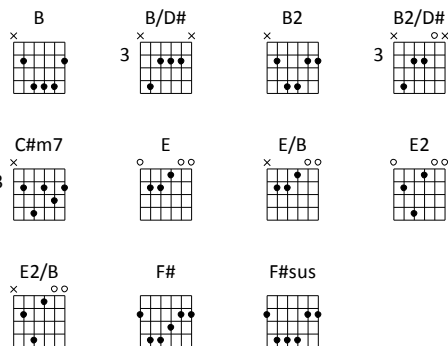

Rise Again

www.praisecharts.com/3928 :: Version 1.0
First Baptist Church :: (Do Not Copy)

Tempo = 66 :: Key = B

Intro

B / F#m/B / | E / / / | C#m7 / F#sus F#
B / / / | / / /

Verse 1

B2 C#/B
Go a - head drive the nails in My hands
E/B B2
Laugh at Me, where you stand
B2 C#/B
Go a - head and say it isn't Me
E/B B2 F#sus
The day will come when you will see

Chorus 2

B2 E2 / B2/D# /
'Cause I'll rise a - gain
C#m7 F#sus B2 F#sus
Ain't no pow'r on earth can tie Me down
B2 E / B2/D#
Yes I'll rise a - gain
C#m7 F# F#sus B F#sus
Death can't keep Me in the ground
B F#sus (Verse 2)
1. the ground
B2 (Inst)
2. the ground

Instrumental

(B2) / B / | C#m7 / F# F#sus
B2 / Ema7/B (Verse 3)

Verse 2

B2 C#/B
Go a - head and mock My name
E/B B2
My love for you is still the same
B2 C#/B
Go a - head and bury Me
E/B B2 F#sus
But very soon I will be free

Verse 3

B2 C#/B
Go a - head and say I'm dead and gone
E2/B B
But you will see that you were wrong
B2 C#/B
Go a - head try to hide the Son
E/B B
But all will see that I'm the One

Chorus 2

B2 E
'Cause I'll come a - gain
C#m7 F# F#sus B2 F#sus
Ain't no pow'r on earth can keep Me back
B E / B/D# /
Yes I'll come a - gain
C#m7 F#
Come to take My ...
F#sus B2 (repeat)
1. people back
F#sus B / B2 (Tag)
2. people back

Tag

B E / B/D# /
Yes I'll come a - gain
C#m7 F# F#sus B2
Come to take my people back