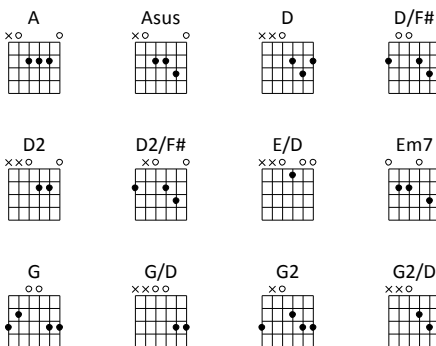

Rise Again

www.praisecharts.com/3928 :: Version 1.0
First Baptist Church :: (Do Not Copy)

Tempo = 66 :: Key = D

Intro

D / Am/D / | G / / / | Em7 / Asus A
D / / / | / / /

Verse 1

D2 E/D
Go a - head drive the nails in My hands
G/D D2
Laugh at Me, where you stand
D2 E/D
Go a - head and say it isn't Me
G/D D2 Asus
The day will come when you will see

Chorus 2

D2 G2 / D2/F# /
'Cause I'll rise a - gain
Em7 Asus D2 Asus
Ain't no pow'r on earth can tie Me down
D2 G / D2/F#
Yes I'll rise a - gain
Em7 A Asus D Asus
Death can't keep Me in the ground
D Asus (Verse 2)
1. the ground
D2 (Inst)
2. the ground

Instrumental

(D2) / D / | Em7 / A Asus
D2 / Gma7/D (Verse 3)

Verse 2

D2 E/D
Go a - head and mock My name
G/D D2
My love for you is still the same
D2 E/D
Go a - head and bury Me
G/D D2 Asus
But very soon I will be free

Verse 3

D2 E/D
Go a - head and say I'm dead and gone
G2/D D
But you will see that you were wrong
D2 E/D
Go a - head try to hide the Son
G/D D
But all will see that I'm the One

Chorus 2

D2 G
'Cause I'll come a - gain
Em7 A Asus D2 Asus
Ain't no pow'r on earth can keep Me back
D G / D/F# /
Yes I'll come a - ga- in
Em7 A
Come to take My ...
Asus D2 (repeat)
1. people back
Asus D / D2 (Tag)
2. people back

Tag

D G / D/F# /
Yes I'll come a - ga- in
Em7 A Asus D2
Come to take my people back