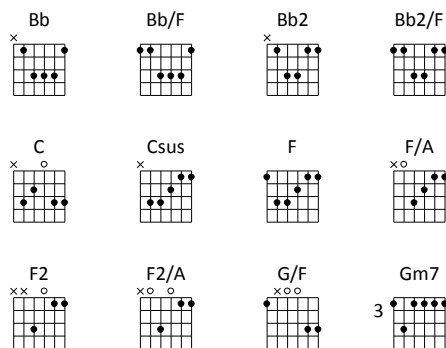

Rise Again

www.praisecharts.com/3928 :: Version 1.0
First Baptist Church :: (Do Not Copy)

Tempo = 66 :: Key = F

Intro

F / Cm/F / | Bb / / / | Gm7 / Csus C
F / / / | / / /

Verse 1

F2 G/F
Go a - head drive the nails in My hands
Bb/F F2
Laugh at Me, where you stand
F2 G/F
Go a - head and say it isn't Me
Bb/F F2 Csus
The day will come when you will see

Chorus 2

F2 Bb2 / F2/A /
'Cause I'll rise a - gain
Gm7 Csus F2 Csus
Ain't no pow'r on earth can tie Me down
F2 Bb / F2/A
Yes I'll rise a - gain
Gm7 C Csus F Csus
Death can't keep Me in the ground
F Csus (Verse 2)
1. the ground
F2 (Inst)
2. the ground

Instrumental

(F2) / F / | Gm7 / C Csus
F2 / Bbma7/F (Verse 3)

Verse 2

F2 G/F
Go a - head and mock My name
Bb/F F2
My love for you is still the same
F2 G/F
Go a - head and bury Me
Bb/F F2 Csus
But very soon I will be free

Verse 3

F2 G/F
Go a - head and say I'm dead and gone
Bb2/F F
But you will see that you were wrong
F2 G/F
Go a - head try to hide the Son
Bb/F F
But all will see that I'm the One

Chorus 2

F2 Bb
'Cause I'll come a - gain
Gm7 C Csus F2 Csus
Ain't no pow'r on earth can keep Me back
F Bb / F/A /
Yes I'll come a - ga - in
Gm7 C
Come to take My ...
Csus F2 (repeat)
1. people back
Csus F / F2 (Tag)
2. people back

Tag

F Bb / F/A /
Yes I'll come a - ga - in
Gm7 C Csus F2
Come to take my people back