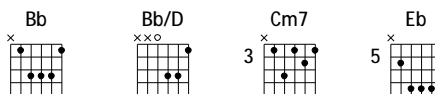

Revelation Song

www.praisecharts.com/2436 :: Version 1.0
First Baptist Church :: (Do Not Copy)

Tempo = 60 :: Key = F

Intro

F / / / | / / / /

Verse 1

F Cm7
Worthy is the Lamb who was slain
Eb Bb
Holy holy is He
F Cm7
Sing a new song to Him who sits on
Eb Bb
Heaven's mercy seat
1. (repeat)
2. (Chorus 1)

Chorus 1

F Cm7
Holy, holy, holy is the Lord God Almighty
Eb Bb
Who was and is and is to come
F
With all creation I sing
Cm7
Praise to the King of Kings
Eb
You are my everything
Bb F
And I will adore You
1. (Inst. then Verse 2)
2. (Inst. then Verse 3)
3. (Chorus 2)

Instrumental

F / / / | Cm7 / / / | Eb / / / | Bb / / /

Verse 2

F Cm7
Clothed in rainbows of living color
Eb Bb
Flashes of lightening rolls of thunder
F
Blessing and honor, strength and
Cm7
Glory and power be
Eb Bb (Chorus 1)
To You the only wise King

Verse 3

F Cm7
Filled with wonder awestruck wonder
Eb Bb
At the mention of Your name
F
Jesus Your name is power
Cm7
Breath and living water
Eb Bb (Chorus 1)
Such a marv'lous mystery, yeah

Chorus 2

F
Holy, holy, holy, is the Lord God Almighty
Who was and is and is to come
F
With all creation I sing
Cm7
Praise to the King of Kings
Eb
You are my everything
Bb F
And I will adore You
F Cm7
Holy, holy, holy is the Lord God Almighty
Eb Bb
Who was and is and is to come
F
With all creation I sing
Cm7 Bb/D
Praise to the King of Kings
Eb
You are my everything
Bb F
And I will adore You