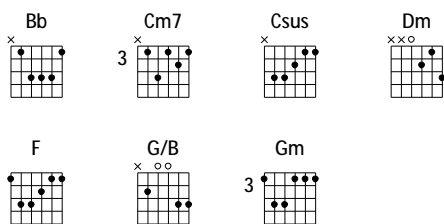

Our Great God

www.praisecharts.com/7612 :: Version 1.0

Tempo = 48 :: Key = F

First Baptist Church :: (Do Not Copy)