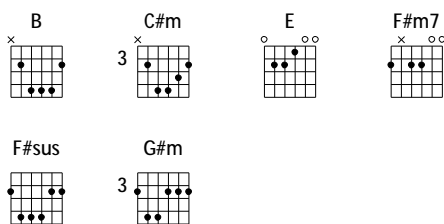

Our Great God

www.praisecharts.com/7612 :: Version 1.0

Tempo = 48 :: Key = B

First Baptist Church :: (Do Not Copy)