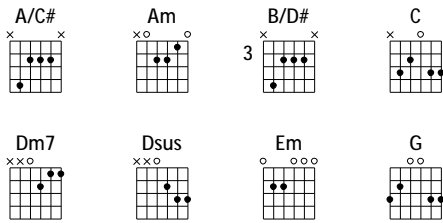

Our Great God

www.praisecharts.com/7612 :: Version 1.0

Tempo = 48 :: Key = G

First Baptist Church :: (Do Not Copy)