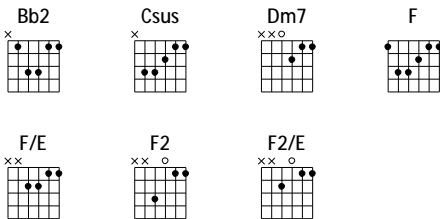

My Saviour My God (2 of 2)

www.praisecharts.com/2406 :: Version 2.0
First Baptist Church :: (Do Not Copy)

Tempo = 78 :: Key = F

Chorus 3

Dm7 Bb2
My Savior loves, my Savior lives
F Csus
My Savior's always there for me
Dm7 Bb2
My God He was, my God He is
F Csus
My God is always gonna be
Dm7
My Savior loves my Savior lives
F/E
My Savior's always there for me
Bb2
My God He was, my God He is
Csus
My God is always gonna be

Tag

Bb2
My Savior lives my Savior loves
Bb2
My Savior lives My Savior loves
Bb2
My Savior lives