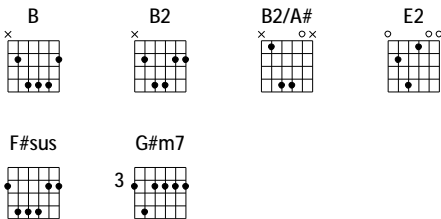

My Saviour My God (2 of 2)

www.praisecharts.com/2406 :: Version 2.0
First Baptist Church :: (Do Not Copy)

Tempo = 78 :: Key = B

Chorus 3

G#m7 E2
My Savior loves, my Savior lives
B F#sus
My Savior's always there for me
G#m7 E2
My God He was, my God He is
B F#sus
My God is always gonna be
G#m7
My Savior loves my Savior lives
B/A#
My Savior's always there for me
E2
My God He was, my God He is
F#sus
My God is always gonna be

Tag

E2
My Savior lives my Savior loves
E2
My Savior lives My Savior loves
E2
My Savior lives