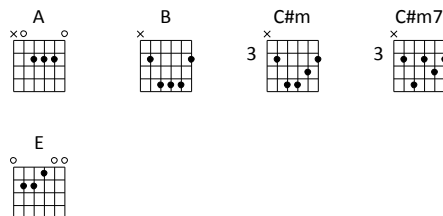

Instrumental 1

A / / / | E / / / |
 C#m7 / / / | B / / / (Verse 2)

Verse 2

A E
 So take me as You find me
 C#m7
 All my fears and failures
 B A
 Fill my life a - gain
 E
 I give my life to follow
 C#m7
 Everything I be - lieve in
 B A / B / | A / B / (Chorus)
 Now I surrender

Instrumental 2

A / E / | B / / C#m7 :|| (Bridge)

Bridge

A E B
 Shine Your light and let the whole world see
 C#m
 We're singing
 A E B C#m
 For the glory of the ri - sen King Jesus
 A E B
 Shine Your light and let the whole world see
 C#m
 We're singing
 A E B C#m
 For the glory of the ri - sen King Jesus
 1. (Chorus)
 2. (repeat)
 3. (repeat, band out)
 4. (repeat, band in)
 5. (End)