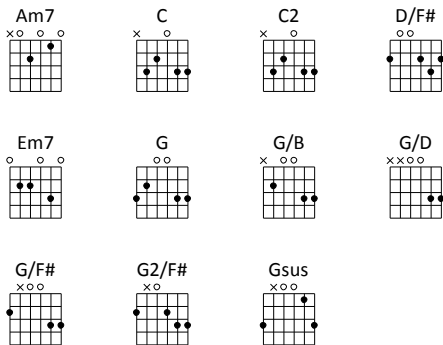

Let Everything That (2 of 2)

www.praisecharts.com/1153 :: Version 1.0

Tempo = 120 :: Key = G

First Baptist Church :: (Do Not Copy)

Chorus 3

G **G2/F#**
I will worship, I will worship

Em7 **C** **C2/D**
I will worship You with every breath

G **G2/F#**
I will worship, I will worship

Em7 **C** **C2/D** **G**
I will worship You with every breath

Vamp

(G) / / / | **G/F#** / / / | **Em7** / / /
C **C2/D** / / (**Chorus 2**)