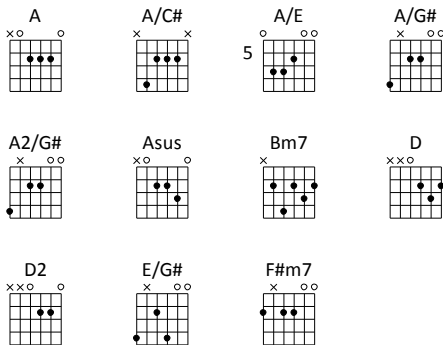

Let Everything That (2 of 2)

www.praisecharts.com/1153 :: Version 1.0
First Baptist Church :: (Do Not Copy)

Tempo = 120 :: Key = A

Chorus 3

A   **A2/G#**
I will worship, I will worship
F#m7   **D**   **D2/E**
I will worship You with every breath
A   **A2/G#**
I will worship, I will worship
F#m7   **D**   **D2/E** **A**
I will worship You with every breath

Vamp

(A) / / / | **A/G#** / / / | **F#m7** / / /
D **D2/E** / / (Chorus 2)