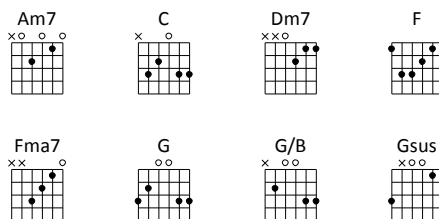

Lead Me To The Cross

www.praisecharts.com/2734 :: Version 1.0
First Baptist Church :: (Do Not Copy)

Tempo = 70 :: Key = C

Intro

Am7 / G / | Fma7 / / / :||

Verse 1

Am7 G
Savior I come
Fma7 C G/B
Quiet my soul re - mem - ber
Am7 G
Redemptions hill
Fma7
Where Your blood was spilled
C G/B
For my ran - som

PreChorus

Dm7 G Am7 G Fma7
Everything I once held dear I count it all as loss

Chorus 1

F
Lead me to the cross
C G
Where Your love poured out
Fma7 C G
Bring me to my knees Lord I lay me down
Am7 Fma7 C G
Rid me of my - self I be - long to You
Dm7 Fma7 Gsus
Oh lead me lead me to the ...

(Am7) (Intro, then Verse 2)

1. the cross

Am7 / / / | / / (Bridge)

2. the cross

Verse 2

Am7 G
You were as I
Fma7 C G/B
Tempted and tried hu - man
Am7 G
The word became flesh
Fma7
Bore my sin and death
C G/B (Pre-Chorus)
Now You're ri - sen

Bridge

F C / F /
To your heart
G C / F /
To your heart
G C / F /
Lead me to your heart
G C / F / | G
Lead me to your heart

Chorus 2

Fma7
Lead me to the cross
C G
Where Your love poured out
Fma7 C G
Bring me to my knees, Lord I lay me down
Am7 Fma7 C G
Rid me of my - self, I be - long to You ...
Dm7 / / / | / / (repeat)
1. oh lead me
Dm7
2. oh lead me
Fma7 G
Lead me to the cross