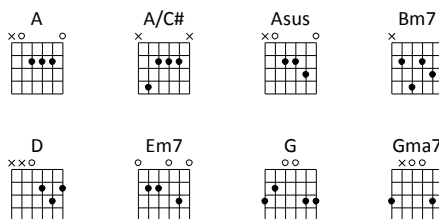

Lead Me To The Cross

www.praisecharts.com/2734 :: Version 1.0
First Baptist Church :: (Do Not Copy)

Tempo = 70 :: Key = D

Intro

Bm7 / A / | Gma7 / / / :||

Verse 1

Bm7 A
Savior I come
Gma7 D A/C#
Quiet my soul re - mem - ber
Bm7 A
Redemptions hill
Gma7
Where Your blood was spilled
D A/C#
For my ran - som

PreChorus

Em7 A Bm7 A Gma7
Everything I once held dear I count it all as loss

Chorus 1

G
Lead me to the cross
D A
Where Your love poured out
Gma7 D A
Bring me to my knees Lord I lay me down
Bm7 Gma7 D A
Rid me of my - self I be - long to You
Em7 Gma7 Asus
Oh lead me lead me to the ...

(Bm7) (Intro, then Verse 2)

1. the cross

Bm7 / / / | / / (Bridge)

2. the cross

Verse 2

Bm7 A
You were as I
Gma7 D A/C#
Tempted and tried hu - man
Bm7 A
The word became flesh
Gma7
Bore my sin and death
D A/C# (Pre-Chorus)
Now You're ri - sen

Bridge

G D / G /
To your heart
A D / G /
To your heart
A D / G /
Lead me to your heart
A D / G / | A
Lead me to your heart

Chorus 2

Gma7
Lead me to the cross
D A
Where Your love poured out
Gma7 D A
Bring me to my knees, Lord I lay me down
Bm7 Gma7 D A
Rid me of my - self, I be - long to You ...
Em7 / / / | / / (repeat)
1. oh lead me
Em7
2. oh lead me
Gma7 A
Lead me to the cross