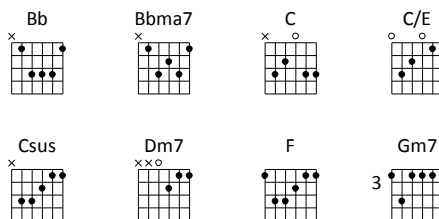

Lead Me To The Cross

www.praisecharts.com/2734 :: Version 1.0
First Baptist Church :: (Do Not Copy)

Tempo = 70 :: Key = F

Intro

Dm7 / C / | Bbma7 / / / :||

Verse 1

Dm7 C
Savior I come
Bbma7 F C/E
Quiet my soul re - mem - ber
Dm7 C
Redemptions hill
Bbma7
Where Your blood was spilled
F C/E
For my ran - som

PreChorus

Gm7 C Dm7 C Bbma7
Everything I once held dear I count it all as loss

Chorus 1

Bb
Lead me to the cross
F C
Where Your love poured out
Bbma7 F C
Bring me to my knees Lord I lay me down
Dm7 Bbma7 F C
Rid me of my - self I be - long to You
Gm7 Bbma7 Csus
Oh lead me lead me to the ...

(Dm7) (Intro, then Verse 2)

1. the cross

Dm7 / / / | / / (Bridge)

2. the cross

Verse 2

Dm7 C
You were as I
Bbma7 F C/E
Tempted and tried hu - man
Dm7 C
The word became flesh
Bbma7
Bore my sin and death
F C/E (Pre-Chorus)
Now You're ri - sen

Bridge

Bb F / Bb /
To your heart
C F / Bb /
To your heart
C F / Bb /
Lead me to your heart
C F / Bb / | C
Lead me to your heart

Chorus 2

Bbma7
Lead me to the cross
F C
Where Your love poured out
Bbma7 F C
Bring me to my knees, Lord I lay me down
Dm7 Bbma7 F C
Rid me of my - self, I be - long to You ...
Gm7 / / / | / / (repeat)
1. oh lead me
Gm7
2. oh lead me
Bbma7 C
Lead me to the cross