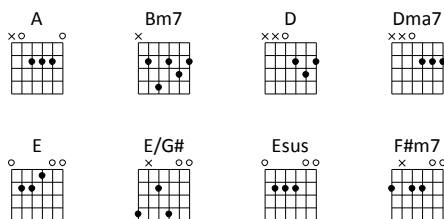

Lead Me To The Cross

www.praisecharts.com/2734 :: Version 1.0
First Baptist Church :: (Do Not Copy)

Tempo = 70 :: Key = A

Intro

F#m7 / E / | **Dma7** / / / :||

Verse 1

F#m7 E
Savior I come
Dma7 A **E/G#**
Quiet my soul re - mem - ber
F#m7 E
Redemptions hill

Dma7
Where Your blood was spilled
A **E/G#**
For my ran - som

PreChorus

Bm7 E **F#m7** E **Dma7**
Everything I once held dear I count it all as loss

Chorus 1

D
Lead me to the cross
A E
Where Your love poured out
Dma7 A E
Bring me to my knees Lord I lay me down
F#m7 **Dma7** A E
Rid me of my - self I be - long to You
Bm7 **Dma7** Esus
Oh lead me lead me to the ...

(**F#m7**) (Intro, then Verse 2)

1. the cross

F#m7 / / / | / / (Bridge)

2. the cross

Verse 2

F#m7 E
You were as I
Dma7 A **E/G#**
Tempted and tried hu - man
F#m7 E
The word became flesh
Dma7
Bore my sin and death
A **E/G#** (Pre-Chorus)
Now You're ri - sen

Bridge

D A / D /
To your heart
E A / D /
To your heart
E A / D /
Lead me to your heart
E A / D / | E
Lead me to your heart

Chorus 2

Dma7
Lead me to the cross
A E
Where Your love poured out
Dma7 A E
Bring me to my knees, Lord I lay me down
F#m7 **Dma7** A E
Rid me of my - self, I be - long to You ...
Bm7 / / / | / / (repeat)
1. oh lead me
Bm7
2. oh lead me
Dma7 E
Lead me to the cross