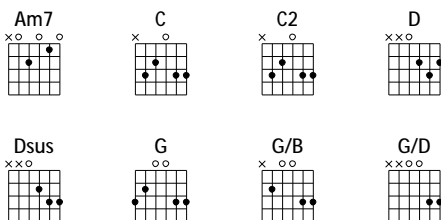

Jesus Messiah

www.praisecharts.com/9060 :: Version 1.0
First Baptist Church :: (Do Not Copy)

Tempo = 83 :: Key = G

Intro

G/B / / / | / / / /
Am7 / / / | / / / / :||

Verse 1

G Am7
He became sin who knew no sin
G/B C2
That we might become His righteousness
G Am7
He humbled himself and carried the cross
G/D C2
Love so a - mazing
G/D C2
Love so a - mazing

Chorus

G C
Jesus Mes - siah, name above all names
G Dsus
Blessed Re - deemer, Immanu - el
G
The rescue for sinners
C
The ransom from heaven
G/B
Jesus Mes - siah
Dsus G / / / | / / / /
Lord of all
1. (Verse 2)
2. (Bridge)
3. (Ending)

Verse 2

G Am7
His body the bread, His blood the wine
G/B C2
Broken and poured out all for love
G
The whole earth trembled
Am7
And the veil was torn
G/D C2
Love so a - mazing
G/D C2 (Chorus)
Love so a - mazing, yeah

Bridge

Am7 G/B
All our hope is in You
C2 Dsus
All our hope is in You
Am7 G/B
All the glory to You, God
C2 Dsus (Chorus)
The light of the world

Ending

C G/D
Jesus Mes - siah
D C
Lord of all

C / / / | / / / / | G
The Lord of all, the Lord of all