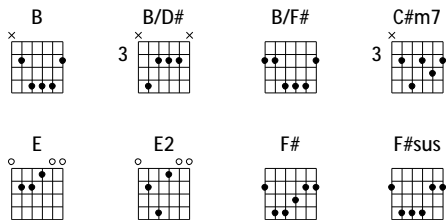

Jesus Messiah

www.praisecharts.com/9060 :: Version 1.0
First Baptist Church :: (Do Not Copy)

Tempo = 83 :: Key = B

Intro

B/D# / / / | / / / /
C#m7 / / / | / / / / :||

Verse 1

B C#m7
He became sin who knew no sin
B/D# E2
That we might become His righteousness
B C#m7
He humbled himself and carried the cross
B/F# E2
Love so a - mazing
B/F# E2
Love so a - mazing

Chorus

B E
Jesus Mes - siah, name above all names
B F#sus
Blessed Re - deemer, Immanu - el
B
The rescue for sinners
E
The ransom from heaven
B/D#
Jesus Mes - siah
F#sus B / / / | / / /
Lord of all
1. (Verse 2)
2. (Bridge)
3. (Ending)

Verse 2

B C#m7
His body the bread, His blood the wine
B/D# E2
Broken and poured out all for love
B
The whole earth trembled
C#m7
And the veil was torn
B/F# E2
Love so a - mazing
B/F# E2 (Chorus)
Love so a - mazing, yeah

Bridge

C#m7 B/D#
All our hope is in You
E2 F#sus
All our hope is in You
C#m7 B/D#
All the glory to You, God
E2 F#sus (Chorus)
The light of the world

Ending

E B/F#
Jesus Mes - siah
F# E
Lord of all

E / / / | / / / / | B
The Lord of all, the Lord of all