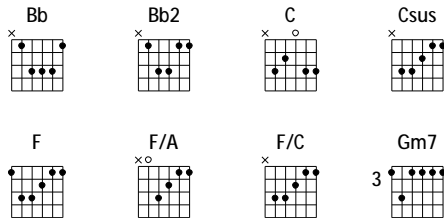

Jesus Messiah

www.praisecharts.com/9060 :: Version 1.0
First Baptist Church :: (Do Not Copy)

Tempo = 83 :: Key = F

Intro

F/A / / / | / / / /
Gm7 / / / | / / / / :||

Verse 1

F Gm7
He became sin who knew no sin
F/A Bb2
That we might become His righteousness
F Gm7
He humbled himself and carried the cross
F/C Bb2
Love so a - mazing
F/C Bb2
Love so a - mazing

Chorus

F Bb
Jesus Mes - siah, name above all names
F Csus
Blessed Re - deemer, Immanu - el
F
The rescue for sinners
Bb
The ransom from heaven
F/A
Jesus Mes - siah
Csus F / / / | / / / /
Lord of all
1. (Verse 2)
2. (Bridge)
3. (Ending)

Verse 2

F Gm7
His body the bread, His blood the wine
F/A Bb2
Broken and poured out all for love
F
The whole earth trembled
Gm7
And the veil was torn
F/C Bb2
Love so a - mazing
F/C Bb2 (Chorus)
Love so a - mazing, yeah

Bridge

Gm7 F/A
All our hope is in You
Bb2 Csus
All our hope is in You
Gm7 F/A
All the glory to You, God
Bb2 Csus (Chorus)
The light of the world

Ending

Bb F/C
Jesus Mes - siah
C Bb
Lord of all
Bb / / / | / / / / | F
The Lord of all, the Lord of all