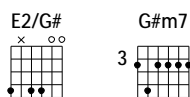

I Will Rise

www.praisecharts.com/5076 :: Version 1.0

Tempo = 82 :: Key = E

First Baptist Church :: (Do Not Copy)