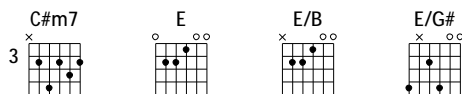

I Will Rise

www.praisecharts.com/5076 :: Version 1.0

Tempo = 82 :: Key = E

First Baptist Church :: (Do Not Copy)