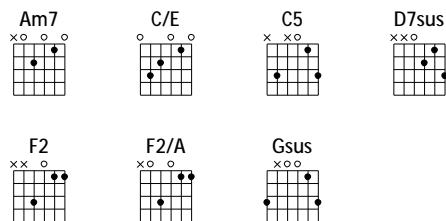

Better Is One Day

www.praisecharts.com/2193 :: Version 1.0
First Baptist Church :: (Do Not Copy)

Tempo = 76 :: Key = C

Intro

C5 / / / :|| (6x)

Verse 1

C5
How lovely is Your dwelling place
F2 Gsus
O Lord Almighty
C5 Gsus
For my soul longs and even faints for You
C5
For here my heart is satisfied
F2 Gsus
Within Your presence
C5 Gsus
I sing beneath the shadow of Your wings

Chorus

F2
Better is one day in Your courts
F2/A Gsus
Better is one day in Your house
C/E F2
Better is one day in Your courts
Gsus
Than thousands elsewhere
Gsus/E F2
Better is one day in Your courts
F2/A Gsus
Better is one day in Your house
C/E F2
Better is one day in Your courts
F2/A Gsus C5
Than thousands elsewhere, thousands elsewhere
1. (Verse 2)
2. (repeat)
3. (Bridge)
4. (Coda)

Verse 2

C5
One thing I ask and I would seek
F2 Gsus
To see Your beauty
C5 Gsus (repeat)
To find you in that place Your glory dwells

Bridge

Am7 Gsus
My heart and flesh cry out
F2 Gsus
For You the living God
Am7 Gsus F2 / / Gsus
Your Spirit's water to my soul
Am7 Gsus
I've tasted and I've seen
F2
Come once again to me
C/E
I will draw near to You
D7sus
I will draw near to You
F2 / / / | Gsus / / /
To You

Instrumental

F2 Gsus
One day, better is one day
F2
Better is one day
Gsus
Than thousands elsewhere, better is
(repeat 4x, then go to Chorus)

Coda

F2 / / / | Gsus / / /
F2 / / / | Gsus / / / :||
(repeat as desired to end)