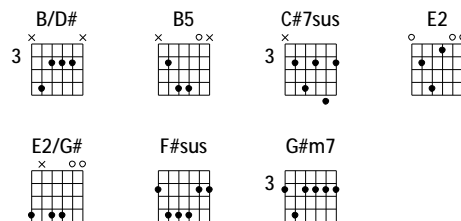

Better Is One Day

www.praisecharts.com/2193 :: Version 1.0
First Baptist Church :: (Do Not Copy)

Tempo = 76 :: Key = B

Intro

B5 / / / :|| (6x)

Verse 1

B5
How lovely is Your dwelling place
E2 F#sus
O Lord Almighty
B5 F#sus
For my soul longs and even faints for You
B5
For here my heart is satisfied
E2 F#sus
Within Your presence
B5 F#sus
I sing beneath the shadow of Your wings

Chorus

E2
Better is one day in Your courts
E2/G# F#sus
Better is one day in Your house
B/D# E2
Better is one day in Your courts
F#sus
Than thousands elsewhere
F#sus/D# E2
Better is one day in Your courts
E2/G# F#sus
Better is one day in Your house
B/D# E2
Better is one day in Your courts
E2/G# F#sus B5
Than thousands elsewhere, thousands elsewhere
1. (Verse 2)
2. (repeat)
3. (Bridge)
4. (Coda)

Verse 2

B5
One thing I ask and I would seek
E2 F#sus
To see Your beauty
B5 F#sus (repeat)
To find you in that place Your glory dwells

Bridge

G#m7 F#sus
My heart and flesh cry out
E2 F#sus
For You the living God
G#m7 F#sus E2 / / F#sus
Your Spirit's water to my soul
G#m7 F#sus
I've tasted and I've seen
E2
Come once again to me
B/D#
I will draw near to You
C#7sus
I will draw near to You
E2 / / / | F#sus / / /
To You

Instrumental

E2 F#sus
One day, better is one day
E2
Better is one day
F#sus
Than thousands elsewhere, better is
(repeat 4x, then go to Chorus)

Coda

E2 / / / | F#sus / / /
E2 / / / | F#sus / / / :||
(repeat as desired to end)