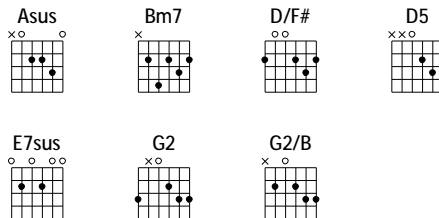

Better Is One Day

www.praisecharts.com/2193 :: Version 1.0
First Baptist Church :: (Do Not Copy)

Tempo = 76 :: Key = D

Intro

D5 / / / :|| (6x)

Verse 1

D5
How lovely is Your dwelling place
G2 Asus
O Lord Almighty
D5 Asus
For my soul longs and even faints for You
D5
For here my heart is satisfied
G2 Asus
Within Your presence
D5 Asus
I sing beneath the shadow of Your wings

Chorus

G2
Better is one day in Your courts
G2/B Asus
Better is one day in Your house
D/F# G2
Better is one day in Your courts
Asus
Than thousands elsewhere
Asus/F# G2
Better is one day in Your courts
G2/B Asus
Better is one day in Your house
D/F# G2
Better is one day in Your courts
G2/B Asus D5
Than thousands elsewhere, thousands elsewhere
1. (Verse 2)
2. (repeat)
3. (Bridge)
4. (Coda)

Verse 2

D5
One thing I ask and I would seek
G2 Asus
To see Your beauty
D5 Asus (repeat)
To find you in that place Your glory dwells

Bridge

Bm7 Asus
My heart and flesh cry out
G2 Asus
For You the living God
Bm7 Asus G2 / / Asus
Your Spirit's water to my soul
Bm7 Asus
I've tasted and I've seen
G2
Come once again to me
D/F#
I will draw near to You
E7sus
I will draw near to You
G2 / / / | Asus / / /
To You

Instrumental

G2 Asus
One day, better is one day
G2
Better is one day
Asus
Than thousands elsewhere, better is
(repeat 4x, then go to Chorus)

Coda

G2 / / / | Asus / / /
G2 / / / | Asus / / / :||
(repeat as desired to end)