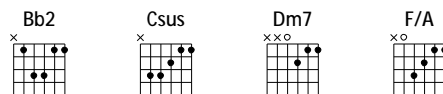

Better Is One Day

www.praisecharts.com/2193 :: Version 1.0
First Baptist Church :: (Do Not Copy)

Tempo = 76 :: Key = F

Intro

F5 / / / :|| (6x)

Verse 1

F5
How lovely is Your dwelling place
Bb2 Csus
O Lord Almighty
F5 Csus
For my soul longs and even faints for You
F5
For here my heart is satisfied
Bb2 Csus
Within Your presence
F5 Csus
I sing beneath the shadow of Your wings

Chorus

Bb2
Better is one day in Your courts
Bb2/D Csus
Better is one day in Your house
F/A Bb2
Better is one day in Your courts
Csus
Than thousands elsewhere
Csus/A Bb2
Better is one day in Your courts
Bb2/D Csus
Better is one day in Your house
F/A Bb2
Better is one day in Your courts
Bb2/D Csus F5
Than thousands elsewhere, thousands elsewhere
1. (Verse 2)
2. (repeat)
3. (Bridge)
4. (Coda)

Verse 2

F5
One thing I ask and I would seek
Bb2 Csus
To see Your beauty
F5 Csus (repeat)
To find you in that place Your glory dwells

Bridge

Dm7 Csus
My heart and flesh cry out
Bb2 Csus
For You the living God
Dm7 Csus Bb2 / / Csus
Your Spirit's water to my soul
Dm7 Csus
I've tasted and I've seen
Bb2
Come once again to me
F/A
I will draw near to You
G7sus
I will draw near to You
Bb2 / / / | Csus / / /
To You

Instrumental

Bb2 Csus
One day, better is one day
Bb2
Better is one day
Csus
Than thousands elsewhere, better is
(repeat 4x, then go to Chorus)

Coda

Bb2 / / / | Csus / / /
Bb2 / / / | Csus / / / :||
(repeat as desired to end)