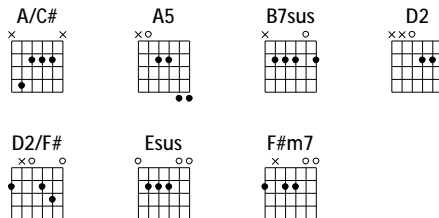

Better Is One Day

www.praisecharts.com/2193 :: Version 1.0
First Baptist Church :: (Do Not Copy)

Tempo = 76 :: Key = A

Intro

A5 / / / :|| (6x)

Verse 1

A5
How lovely is Your dwelling place
D2 Esus
O Lord Almighty
A5 Esus
For my soul longs and even faints for You
A5
For here my heart is satisfied
D2 Esus
Within Your presence
A5 Esus
I sing beneath the shadow of Your wings

Chorus

D2
Better is one day in Your courts
D2/F# Esus
Better is one day in Your house
A/C# D2
Better is one day in Your courts
Esus
Than thousands elsewhere
Esus/C# D2
Better is one day in Your courts
D2/F# Esus
Better is one day in Your house
A/C# D2
Better is one day in Your courts
D2/F# Esus A5
Than thousands elsewhere, thousands elsewhere
1. (Verse 2)
2. (repeat)
3. (Bridge)
4. (Coda)

Verse 2

A5
One thing I ask and I would seek
D2 Esus
To see Your beauty
A5 Esus (repeat)
To find you in that place Your glory dwells

Bridge

F#m7 Esus
My heart and flesh cry out
D2 Esus
For You the living God
F#m7 Esus D2 / / Esus
Your Spirit's water to my soul
F#m7 Esus
I've tasted and I've seen
D2
Come once again to me
A/C#
I will draw near to You
B7sus
I will draw near to You
D2 / / / | Esus / / /
To You

Instrumental

D2 Esus
One day, better is one day
D2
Better is one day
Esus
Than thousands elsewhere, better is
(repeat 4x, then go to Chorus)

Coda

D2 / / / | Esus / / /
D2 / / / | Esus / / / :||
(repeat as desired to end)