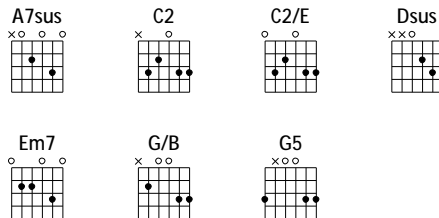

Better Is One Day

www.praisecharts.com/2193 :: Version 1.0
First Baptist Church :: (Do Not Copy)

Tempo = 76 :: Key = G

Intro

G5 / / / :|| (6x)

Verse 1

G5
How lovely is Your dwelling place
C2 Dsus
O Lord Almighty
G5 Dsus
For my soul longs and even faints for You
G5
For here my heart is satisfied
C2 Dsus
Within Your presence
G5 Dsus
I sing beneath the shadow of Your wings

Chorus

C2
Better is one day in Your courts
C2/E Dsus
Better is one day in Your house
G/B C2
Better is one day in Your courts
Dsus
Than thousands elsewhere
Dsus/B C2
Better is one day in Your courts
C2/E Dsus
Better is one day in Your house
G/B C2
Better is one day in Your courts
C2/E Dsus G5
Than thousands elsewhere, thousands elsewhere
1. (Verse 2)
2. (repeat)
3. (Bridge)
4. (Coda)

Verse 2

G5
One thing I ask and I would seek
C2 Dsus
To see Your beauty
G5 Dsus (repeat)
To find you in that place Your glory dwells

Bridge

Em7 Dsus
My heart and flesh cry out
C2 Dsus
For You the living God
Em7 Dsus C2 / / Dsus
Your Spirit's water to my soul
Em7 Dsus
I've tasted and I've seen
C2
Come once again to me
G/B
I will draw near to You
A7sus
I will draw near to You
C2 / / / | Dsus / / /
To You

Instrumental

C2 Dsus
One day, better is one day
C2
Better is one day
Dsus
Than thousands elsewhere, better is
(repeat 4x, then go to Chorus)

Coda

C2 / / / | Dsus / / /
C2 / / / | Dsus / / / :||
(repeat as desired to end)