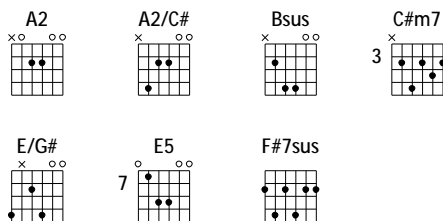

Better Is One Day

www.praisecharts.com/2193 :: Version 1.0
First Baptist Church :: (Do Not Copy)

Tempo = 76 :: Key = E

Intro

E5 / / / :|| (6x)

Verse 1

E5
How lovely is Your dwelling place
A2 Bsus
O Lord Almighty
E5 Bsus
For my soul longs and even faints for You
E5
For here my heart is satisfied
A2 Bsus
Within Your presence
E5 Bsus
I sing beneath the shadow of Your wings

Chorus

A2
Better is one day in Your courts
A2/C# Bsus
Better is one day in Your house
E/G# A2
Better is one day in Your courts
Bsus
Than thousands elsewhere
Bsus/G# A2
Better is one day in Your courts
A2/C# Bsus
Better is one day in Your house
E/G# A2
Better is one day in Your courts
A2/C# Bsus E5
Than thousands elsewhere, thousands elsewhere
1. (Verse 2)
2. (repeat)
3. (Bridge)
4. (Coda)

Verse 2

E5
One thing I ask and I would seek
A2 Bsus
To see Your beauty
E5 Bsus (repeat)
To find you in that place Your glory dwells

Bridge

C#m7 Bsus
My heart and flesh cry out
A2 Bsus
For You the living God
C#m7 Bsus A2 / / Bsus
Your Spirit's water to my soul
C#m7 Bsus
I've tasted and I've seen
A2
Come once again to me
E/G#
I will draw near to You
F#7sus
I will draw near to You
A2 / / / | Bsus / / /
To You

Instrumental

A2 Bsus
One day, better is one day
A2
Better is one day
Bsus
Than thousands elsewhere, better is
(repeat 4x, then go to Chorus)

Coda

A2 / / / | Bsus / / /
A2 / / / | Bsus / / / :||
(repeat as desired to end)