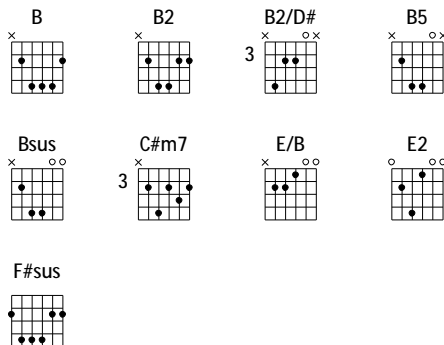

Amazing Grace (My Chains Are Gone)

www.praisecharts.com/2517 :: Version 1.0
First Baptist Church :: (Do Not Copy)

Tempo = 62 :: Key = B

Intro

B5 / / / | B2 / / / :||

Verse 1

B2 Bsus B2
A - mazing grace how sweet the sound
B2 F#/B
That saved a wretch like me
B2 B2/D# E2 B2
I once was lost but now I am found
F#/B B2
Was blind but now I see

Verse 2

B2 Bsus B2
'Twas grace that taught my heart to fear
B2 F#/B
And grace my fears re - lieved
B2 B2/D# E2 B2
How precious did that grace a - ppear
B2 F#/B B2 E/B B
The hour I first be - lieved

Chorus

E2 B2/D#
My chains are gone I've been set free
E2 B2/D#
My God my Savior has ransomed me
E2 B2/D#
And like a flood His mercy reigns
C#m7 F#sus
Unending love ...
B5 (Intro, then Verse 3)
1. amazing grace
B2 / B2/D# (repeat)
2. amazing grace
B5 (Verse 4)
3. amazing grace

Verse 3

B2 Bsus B2
The Lord has promised good to me
F#/B
His word my hope se - cures
B2 B2/D# E2 B2
He will my shield and portion be
B2 F#/B B2 E/B B
As long as life en - dures

Verse 4

B2 Bsus B2
The earth shall soon dis - solve like snow
F#/B
The sun forbear to shine
B2 B2/D# E2 B2
But God who called me here be - low
B2 F#/B B Bsus B2
Will be for - ever mine
B2 F#/B B Bsus B2
Will be for - ever mine
B2 F#/B B2
You are for - ever mine