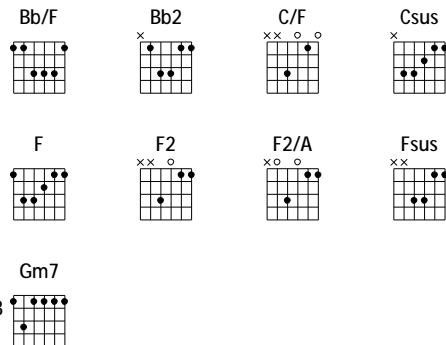

Amazing Grace (My Chains Are Gone)

www.praisecharts.com/2517 :: Version 1.0
First Baptist Church :: (Do Not Copy)

Tempo = 62 :: Key = F

Intro

F5 / / / | F2 / / / :||

Verse 1

F2 Fsus F2
A - mazing grace how sweet the sound
F2 C/F
That saved a wretch like me
F2 F2/A Bb2 F2
I once was lost but now I am found
C/F F2
Was blind but now I see

Verse 2

F2 Fsus F2
'Twas grace that taught my heart to fear
F2 C/F
And grace my fears re - lieved
F2 F2/A Bb2 F2
How precious did that grace a - ppear
F2 C/F F2 Bb/F F
The hour I first be - lieved

Chorus

Bb2 F2/A
My chains are gone I've been set free
Bb2 F2/A
My God my Savior has ransomed me
Bb2 F2/A
And like a flood His mercy reigns
Gm7 Csus
Unending love ...

1. amazing grace
  F5 (Intro, then Verse 3)
2. amazing grace
  F2 / F2/A (repeat)
3. amazing grace
  F5 (Verse 4)

Verse 3

F2 Fsus F2
The Lord has promised good to me
C/F
His word my hope se - cures
F2 F2/A Bb2 F2
He will my shield and portion be
F2 C/F F2 Bb/F F
As long as life en - dures

Verse 4

F2 Fsus F2
The earth shall soon dis - solve like snow
C/F
The sun forbear to shine
F2 F2/A Bb2 F2
But God who called me here be - low
F2 C/F F Fsus F2
Will be for - ever mine
F2 C/F F Fsus F2
Will be for - ever mine
F2 C/F F2
You are for - ever mine