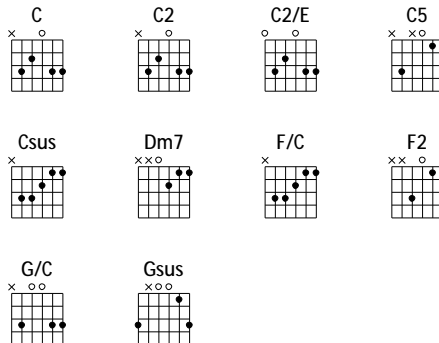

Amazing Grace (My Chains Are Gone)

www.praisecharts.com/2517 :: Version 1.0
First Baptist Church :: (Do Not Copy)

Tempo = 62 :: Key = C

Intro

C5 / / / | C2 / / / :||

Verse 1

C2 Csus C2
A - mazing grace how sweet the sound
C2 G/C
That saved a wretch like me
C2 C2/E F2 C2
I once was lost but now I am found
G/C C2
Was blind but now I see

Verse 2

C2 Csus C2
'Twas grace that taught my heart to fear
C2 G/C
And grace my fears re - lieved
C2 C2/E F2 C2
How precious did that grace a - ppear
C2 G/C C2 F/C C
The hour I first be - lieved

Chorus

F2 C2/E
My chains are gone I've been set free
F2 C2/E
My God my Savior has ransomed me
F2 C2/E
And like a flood His mercy reigns
Dm7 Gsus
Unending love ...

1. amazing grace C5 (Intro, then Verse 3)
2. amazing grace C2 / C2/E (repeat)
3. amazing grace C5 (Verse 4)

Verse 3

C2 Csus C2
The Lord has promised good to me
G/C
His word my hope se - cures
C2 C2/E F2 C2
He will my shield and portion be
C2 G/C C2 F/C C
As long as life en - dures

Verse 4

C2 Csus C2
The earth shall soon dis - solve like snow
G/C
The sun forbear to shine
C2 C2/E F2 C2
But God who called me here be - low
C2 G/C C Csus C2
Will be for - ever mine
C2 G/C C Csus C2
Will be for - ever mine
C2 G/C C2
You are for - ever mine