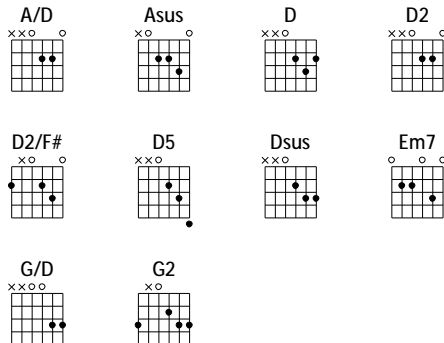

Amazing Grace (My Chains Are Gone)

www.praisecharts.com/2517 :: Version 1.0
First Baptist Church :: (Do Not Copy)

Tempo = 62 :: Key = D

Intro

D5 / / / | D2 / / / :||

Verse 1

D2 Dsus D2
A - mazing grace how sweet the sound
D2 A/D
That saved a wretch like me
D2 D2/F# G2 D2
I once was lost but now I am found
A/D D2
Was blind but now I see

Verse 2

D2 Dsus D2
'Twas grace that taught my heart to fear
D2 A/D
And grace my fears re - lieved
D2 D2/F# G2 D2
How precious did that grace a - ppear
D2 A/D D2 G/D D
The hour I first be - lieved

Chorus

G2 D2/F#
My chains are gone I've been set free
G2 D2/F#
My God my Savior has ransomed me
G2 D2/F#
And like a flood His mercy reigns
Em7 Asus
Unending love ...

1. amazing grace
  D5 (Intro, then Verse 3)
2. amazing grace
  D2 / D2/F# (repeat)
3. amazing grace
  D5 (Verse 4)

Verse 3

D2 Dsus D2
The Lord has promised good to me
A/D
His word my hope se - cures
D2 D2/F# G2 D2
He will my shield and portion be
D2 A/D D2 G/D D
As long as life en - dures

Verse 4

D2 Dsus D2
The earth shall soon dis - solve like snow
A/D
The sun forbear to shine
D2 D2/F# G2 D2
But God who called me here be - low
D2 A/D D Dsus D2
Will be for - ever mine
D2 A/D D Dsus D2
Will be for - ever mine
D2 A/D D2
You are for - ever mine