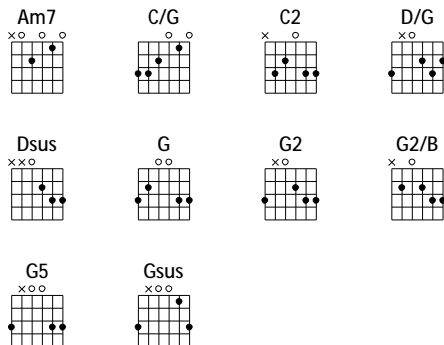

Amazing Grace (My Chains Are Gone)

www.praisecharts.com/2517 :: Version 1.0
First Baptist Church :: (Do Not Copy)

Tempo = 62 :: Key = G

Intro

G5 / / / | G2 / / / :||

Verse 1

G2 Gsus G2
A - mazing grace how sweet the sound
G2 D/G
That saved a wretch like me
G2 G2/B C2 G2
I once was lost but now I am found
D/G G2
Was blind but now I see

Verse 2

G2 Gsus G2
'Twas grace that taught my heart to fear
G2 D/G
And grace my fears re - lieved
G2 G2/B C2 G2
How precious did that grace a - ppear
G2 D/G G2 C/G G
The hour I first be - lieved

Chorus

C2 G2/B
My chains are gone I've been set free
C2 G2/B
My God my Savior has ransomed me
C2 G2/B
And like a flood His mercy reigns
Am7 Dsus
Unending love ...

1. amazing grace G5 (Intro, then Verse 3)
2. amazing grace G2 / G2/B (repeat)
3. amazing grace G5 (Verse 4)

Verse 3

G2 Gsus G2
The Lord has promised good to me
D/G
His word my hope se - cures
G2 G2/B C2 G2
He will my shield and portion be
G2 D/G G2 C/G G
As long as life en - dures

Verse 4

G2 Gsus G2
The earth shall soon dis - solve like snow
D/G
The sun forbear to shine
G2 G2/B C2 G2
But God who called me here be - low
G2 D/G G Gsus G2
Will be for - ever mine
G2 D/G G Gsus G2
Will be for - ever mine
G2 D/G G2
You are for - ever mine