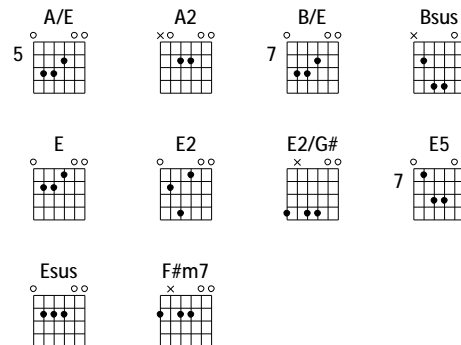

Amazing Grace (My Chains Are Gone)

www.praisecharts.com/2517 :: Version 1.0
First Baptist Church :: (Do Not Copy)

Tempo = 62 :: Key = E

Intro

E5 / / / | E2 / / / :||

Verse 1

E2 Esus E2
A - mazing grace how sweet the sound
E2 B/E
That saved a wretch like me
E2 E2/G# A2 E2
I once was lost but now I am found
B/E E2
Was blind but now I see

Verse 2

E2 Esus E2
'Twas grace that taught my heart to fear
E2 B/E
And grace my fears re - lieved
E2 E2/G# A2 E2
How precious did that grace a - ppear
E2 B/E E2 A/E E
The hour I first be - lieved

Chorus

A2 E2/G#
My chains are gone I've been set free
A2 E2/G#
My God my Savior has ransomed me
A2 E2/G#
And like a flood His mercy reigns
F#m7 Bsus
Unending love ...
E5 (Intro, then Verse 3)
1. amazing grace
E2 / E2/G# (repeat)
2. amazing grace
E5 (Verse 4)
3. amazing grace

Verse 3

E2 Esus E2
The Lord has promised good to me
B/E
His word my hope se - cures
E2 E2/G# A2 E2
He will my shield and portion be
E2 B/E E2 A/E E
As long as life en - dures

Verse 4

E2 Esus E2
The earth shall soon dis - solve like snow
B/E
The sun forbear to shine
E2 E2/G# A2 E2
But God who called me here be - low
E2 B/E E Esus E2
Will be for - ever mine
E2 B/E E Esus E2
Will be for - ever mine
E2 B/E E2
You are for - ever mine